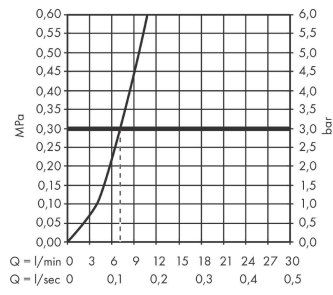

Technology

Design awards

reddot winner 2020

Product image

Scale drawing

Talis M54
Single lever kitchen mixer 210, pull-out spout, 1jet, sBox
 Surfaces: **Matt Black** Article Number: **72803670**

Flowchart

Talis M54
Single lever kitchen mixer 210, pull-out spout, 1jet, sBox
 Surfaces: **Matt Black** Article Number: **72803670**