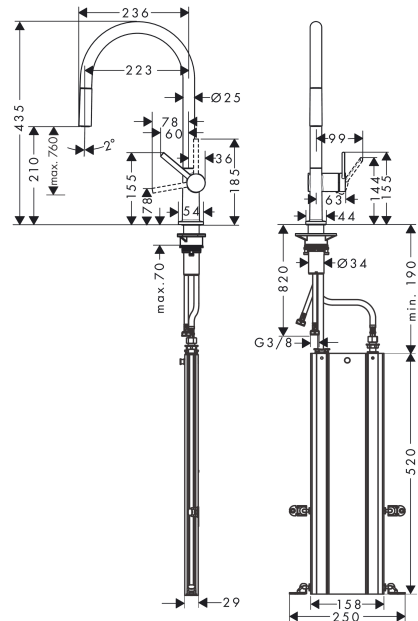

Scale drawing