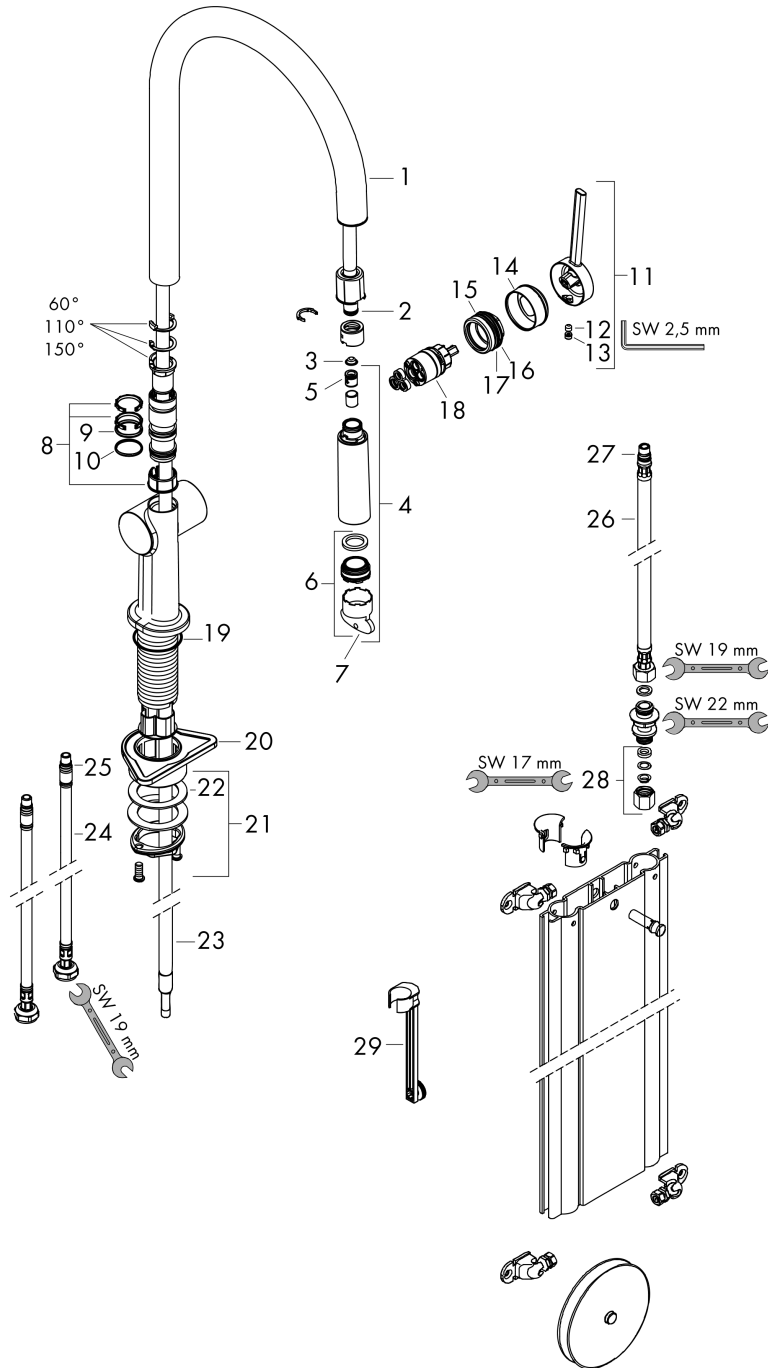

Talis M54

Single lever kitchen mixer 210, pull-out spout, 1jet, sBox

Surfaces: **Matt Black** Article Number: **72803670**

Description

product features

- consists of: single lever kitchen mixer, hose box
- ComfortZone 210
- swivel range adjustable in 4 steps 60°, 110°, 150° or 360°
- normal spray
- connection dimension: DN15
- maximum flow rate at 3 bar: 7 l/min
- ceramic cartridge
- connection type: G 3/8 connections
- temperature limitation adjustable
- integrated non-return valve
- suitable for continuous flow water heaters
- sBox for quiet, smooth and protected hose guidance in the cabinet, under the countertop
- extension length up to 76 cm

Exploded Drawing

Year of production: >04/20

Talis M54

Single lever kitchen mixer 210, pull-out spout, 1jet, sBox

Surfaces: **Matt Black** Article Number: **72803670**

Spare part list

Year of production: >04/20

Pos.	Description	Article Number	Price	PU
1	spout cpl.	93739670	-	1
2	O-ring 8x2	98112000	-	1
3	filter	98516000	-	1
4	handspray	93747670	-	1
5	non return valve DW 10	96456000	-	1
6	aerator M24x1 (7 l/min)	95965000	-	1
7	special tool	95158000	-	1
8	set of lever collars	98365000	-	1
9	O-ring 19x2	98426000	-	1
10	O-ring 20x1,5	98197000	-	1
11	handle	93736670	-	1
12	hollow set screw M5x5	98446000	-	1
13	screw cover	93735610	-	1
14	flange	93737670	-	1
15	nut	93738000	-	1
16	O-ring 29x2	98391000	-	1
17	O-ring 30x1,5	98433000	-	1
18	cartridge, assy	93740000	-	1
19	O-ring 36x3	98052000	-	1
20	support	97523000	-	1
21	fixing set (Ø 34)	95049000	-	1
22	lever collar	97548000	-	1
23	hose	93754000	-	1
24	connection hose 900 mm M8x0,75 G3/8	93746000	-	1
25	O-ring 6,6x1,6	93019000	-	1
26	connection hose 450 mm M8x0,75 G3/8	97206000	-	1
27	O-ring 7x1,5	98422000	-	1
28	squeezing connection	96099000	-	1
29	extension set	43333000	-	1